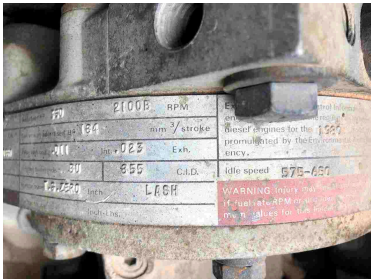

1980 OSHKOSH 6X6 TRUCK

\$16,500.00

PRODUCT DESCRIPTION

ITEM: T-4-20-5

1980 Oshkosh F2346SPCL 6x6 Truck

- 6X6 CUMMINS POWER
- ALLISON AUTOMATIC

SALE PRICE \$16,500

ADDITIONAL INFORMATION

Color	White
Condition	Good
Location	Moab Utah
Manufacturer	Oshkosh
Year	1980
Model	F2346SPCL
Engine Specs	Cummins NTC 350 6×6
VIN	18657
Title	Yes