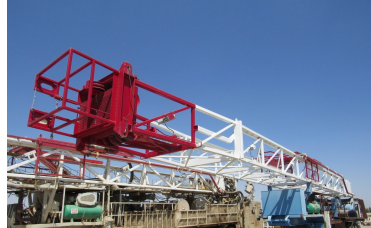

1984 CHALLENGER SDR321 320 DRILL RIG

\$345,000.00

PRODUCT DESCRIPTION

ITEM#: R-9-24-161

1984 CHALLENGER SDR321 320 Drill Rig

- Level 4 Inspection in 2018
- p/b DETROIT Series 60 14.0L D-Deck VI Diesel Engine
 - ALLISON 5860 Transmission
 - D/D Drawworks
 - Grooved f/ 7/8" Line
 - Transfer Case
- 64'H 150,000# SHL Rng 3 Sgl Mast w/ Crown Block Racking Board, 4" Standpipe, LED Lights
 - Mtd on CHALLENGER 52'OAL 3-Axle Trailer
 - w/ Short Rotary Drive Box
 - PULLMASTER PL-8 Hyd Utility Hoist
 - Hyd Controls, (4) Hyd Jacks, Folding Walkways
 - 11.00Rx20 Tires