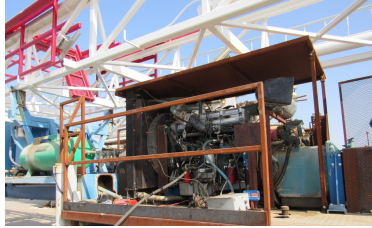

1984 CHALLENGER SDR321 320 DRILL RIG

\$345,000.00

PRODUCT DESCRIPTION

ITEM#: R-9-24-161

1984 CHALLENGER SDR321 320 Drill Rig

- Level 4 Inspection in 2018
- p/b DETROIT Series 60 14.0L D-Deck VI Diesel Engine
 - ALLISON 5860 Transmission
 - D/D Drawworks
 - Grooved f/ 7/8" Line
 - Transfer Case
- 64'H 150,000# SHL Rng 3 Sgl Mast w/ Crown Block Racking Board, 4" Standpipe, LED Lights
 - Mtd on CHALLENGER 52'OAL 3-Axle Trailer
 - w/ Short Rotary Drive Box
 - PULLMASTER PL-8 Hyd Utility Hoist
 - Hyd Controls, (4) Hyd Jacks, Folding Walkways
 - 11.00Rx20 Tires