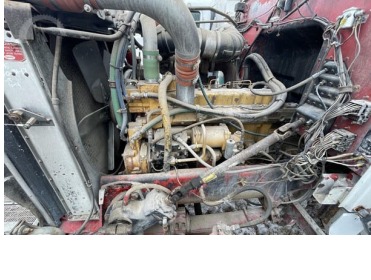

1988 PETERBILT 357

\$34,500.00

PRODUCT DESCRIPTION

ITEM: T-2-24-16

1988 Peterbilt 357 Super dump truck

- p/b CAT 3306 Engine
- Manual Fuller 7 Speed Transmission
 - 6x4
 - Double Frame
 - Power Steering
 - 80 Gall. Fuel Tank
 - Tandem Axle
- Mileage: 159,817 (*unverified*)

CALL FOR MORE INFORMATION

SALE PRICE \$34,500

<https://youtu.be/LFy48Vq-lpU>

ADDITIONAL INFORMATION

Manufacturer	Peterbilt
Year	1988
Model	357
Title	Yes
VIN	1XPALA0X8JD252084