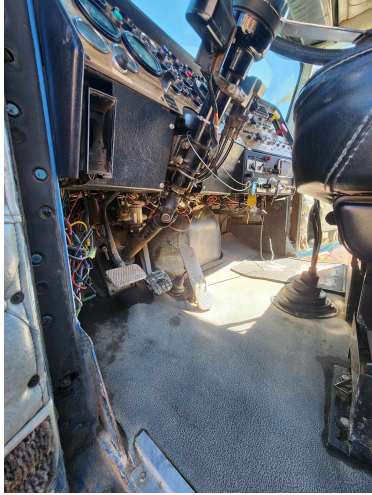

# 1991 WESTERN 6964F 10X4 TRUCK TRACTOR

---

### 1991 WESTERN 6964F 10X4 TRUCK TRACTOR

- Cat 3406B 6 Cylinder 14.6 L Diesel 460 hp Engine
  - 2100 Engine hrs
  - Engine Brake
- Eaton Fuller RTO-14615 15-Speed Manual Transmission
  - Differential Lock
- Meritor RT-48-180 Drive Axles
  - Aluminum Front Wheels
  - 425/65R22.5 Front Tires
  - 11R24.5 Rear Tires
  - Air Lift Pusher Axle
- Steerable Air Lift Pusher Axle
  - Air Ride Suspension
  - 274 in Wheelbase
  - Air Sliding 5th Wheel
    - Headache Rack
    - Lowboy Ramps
    - Dual Fuel Tanks