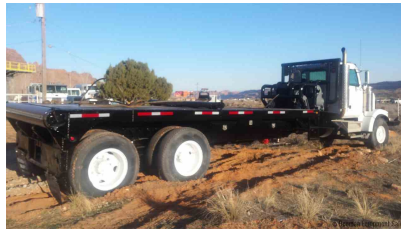

1998 WESTERN STAR 4964FX BED TRUCK

\$59,500.00

PRODUCT DESCRIPTION

ITEM: T-4-18-13

1998 Western Star 4964FX Bed Truck

- Detroit 60 Series 12.7 L Engine
 - 470 Advanced horse power
- 2100 RPM Eaton Fuller 8LL Speed Manual Transmission
 - 2 Winches, 1 @ 50 Ton and 1 @ 30 Ton
 - Double Frame
 - Full Heavy Duty Tail Roll
 - Engine Brake
 - Air Ride
 - Cab Dual Steering Boxes
 - Wheel Base: 365"
- Front Suspension: Spring Front Rear Suspension:
 - Beam Type Fuel Tank Capacity:142 Gallons
 - GVWR: 84,800 Lbs.

SALE PRICE \$59,500

**No guarantees made as to actual hours/miles; the inspections report reflects what can be visually observed!*

ADDITIONAL INFORMATION

Weight	84800 lbs
Color	Black, White
Location	Moab Utah
Manufacturer	Western Star

Year	1998
Model	4964FX
Engine Specs	Detroit Series 60
VIN	2WLPCDXHOWK950243
Title	Yes