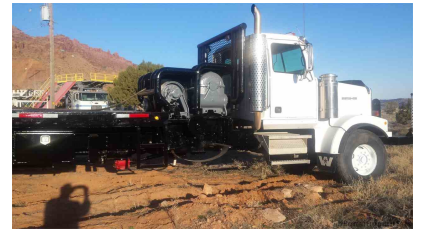

1998 WESTERN STAR 4964FX BED TRUCK

\$59,500.00

PRODUCT DESCRIPTION

ITEM: T-4-18-13

1998 Western Star 4964FX Bed Truck

- Detroit 60 Series 12.7 L Engine
 - 470 Advanced horse power
- 2100 RPM Eaton Fuller 8LL Speed Manual Transmission
 - 2 Winches, 1 @ 50 Ton and 1 @ 30 Ton
 - Double Frame
 - Full Heavy Duty Tail Roll
 - Engine Brake
 - Air Ride
 - Cab Dual Steering Boxes
 - Wheel Base: 365"
- Front Suspension: Spring Front Rear Suspension:
 - Beam Type Fuel Tank Capacity:142 Gallons
 - GVWR: 84,800 Lbs.

SALE PRICE \$59,500

**No guarantees made as to actual hours/miles; the inspections report reflects what can be visually observed!*

ADDITIONAL INFORMATION

Weight	84800 lbs
Color	Black, White
Location	Moab Utah
Manufacturer	Western Star

Year	1998
Model	4964FX
Engine Specs	Detroit Series 60
VIN	2WLPCDXHOWK950243
Title	Yes