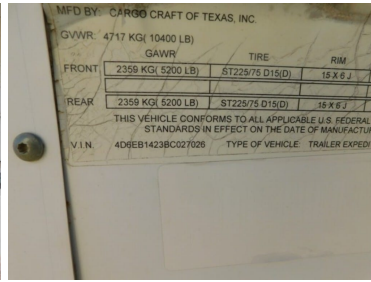

2= 2011 CARGO CRAFT CREW TRAILERS

\$5,750.00

PRODUCT DESCRIPTION

ITEM: T- 5-22-X25

2= 2011 Cargo Craft Crew Trailers

- **VIN- 4D6EB1423BC027026**
- 14' T/A BP CREW TRAILER
 - W/ BENCHES
 - LOCKERS
 - insulated

SALE PRICE \$5,750

- **VIN- 4D6EB1626CC032011**
- W/ 4' PARTS ROOM
 - BENCHES
 - LOCKERS
 - INSULATED

SALE PRICE \$ 6,750

3- 2012 Cargo Craft 14FT Enclosed Trailer | VIN#: 4D6EB1428CC031610 | item:
T-3225c

CALL FOR MORE INFORMATION!!

ADDITIONAL INFORMATION

Manufacturer	Cargo Craft
Year	2011
Title	Yes
VIN	4D6EB1626CC032011 4D6EB1423BC027026