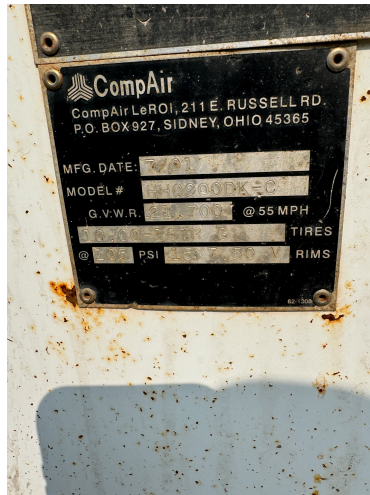

2001 LEROI COMP AIR COMPRESSOR 900HH X 350

\$42,500.00

PRODUCT DESCRIPTION

ITEM: A-1-16-15

2001 Leroi Comp Air Compressor 900HH x 350

- Powered by Cat 3406 (475 HP)
- Optional air settings 550 CFM x 500 PSI
 - Hour Meter: 5,521 (*unverified*)
 - Mounted on T/A Trailer
 - GVWR 21,700
 - Model HHQ900DK-C