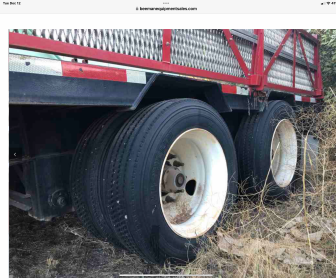

# 2006 DOONAN STEPDECK TRAILER

**\$23,500.00**

### **2006 Doonan Stepdeck Trailer**

- Top Deck '10 "5, Main Deck '36 "6, Overall Length '47 "6.5
  - Inverted 5th wheel
- With Catwalk / Walking Rails on both sides

**SALE PRICE \$ 23,500**