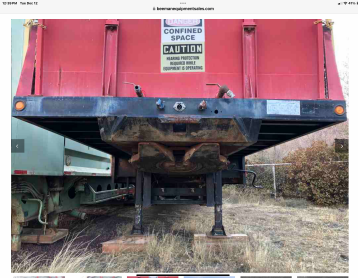

# 2006 DOONAN STEPDECK TRAILER

**\$23,500.00**

### **2006 Doonan Stepdeck Trailer**

- Top Deck '10 "5, Main Deck '36 "6, Overall Length '47 "6.5
  - Inverted 5th wheel
- With Catwalk / Walking Rails on both sides

**SALE PRICE \$ 23,500**