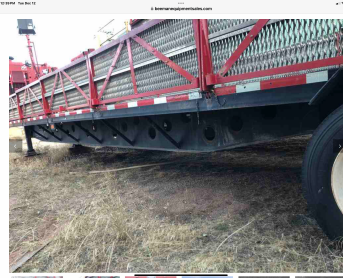

# 2006 DOONAN STEPDECK TRAILER

**\$23,500.00**

### **2006 Doonan Stepdeck Trailer**

- Top Deck '10 "5, Main Deck '36 "6, Overall Length '47 "6.5
  - Inverted 5th wheel
- With Catwalk / Walking Rails on both sides

**SALE PRICE \$ 23,500**