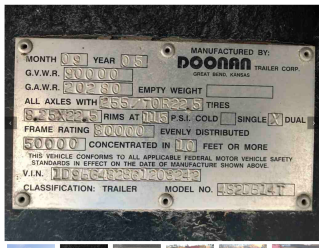

# 2006 DOONAN STEPDECK TRAILER

**\$23,500.00**

## **PRODUCT DESCRIPTION**

### **2006 Doonan Stepdeck Trailer**

- Top Deck '10 "5, Main Deck '36 "6, Overall Length '47 "6.5
  - Inverted 5th wheel
- With Catwalk / Walking Rails on both sides

**SALE PRICE \$ 23,500**