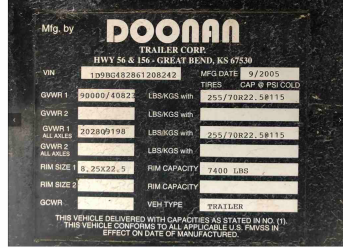

# 2006 DOONAN STEPDECK TRAILER

**\$23,500.00**

### **2006 Doonan Stepdeck Trailer**

- Top Deck '10 "5, Main Deck '36 "6, Overall Length '47 "6.5
  - Inverted 5th wheel
- With Catwalk / Walking Rails on both sides

**SALE PRICE \$ 23,500**