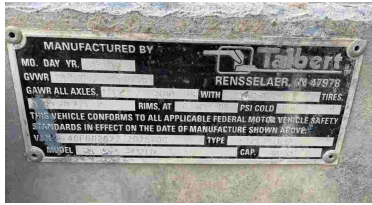

2007 TALBERT 12TTA T/A TRAILER

$13,750.00