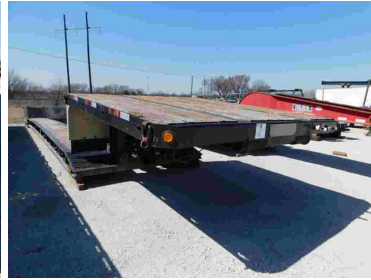

2008 KALYN RG-2-35 (RGN) TRAILER

\$38,500.00

PRODUCT DESCRIPTION

item#: T-4-22-22

2008 Kalyn RG-2-35 (RGN) Trailer

- Manufacturer: Kalyn
 - Model: RG-2-35
 - Year: 2008
- VIN: 5DDKE292071002745
- Removable GN (gooseneck) trailer
- Air ride suspension (Hendrickson)
 - Kingpin (sliding)
 - 275/70R22.5" tires
- Aluminum disc wheels (7434)
 - Wood and steel decking
- Main Well: 44' stretched to 29'
 - Width: 8'6"
- Back Deck: 9' x 8'6" x 42" (L x W x H)
- Front Deck: 10' x 8'6" x 18" (L x W x H)
 - GVWR: 70,000 lbs.
 - GAWR: 22,500 lbs.
 - Axles: 2
 - Frame: Steel

CALL FOR MORE INFORMATION!

ADDITIONAL INFORMATION

Color	Black
Location	Moab Utah

Manufacturer	Kalyn
Year	2008
Model	RG-2-35
VIN	5DDKE292071002745
Title	Yes