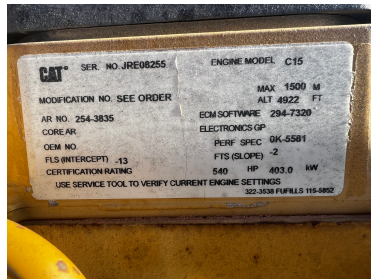

2008 PETRO RG JJ13533 WELL SERVICE RIG

\$58,750.00

PRODUCT DESCRIPTION

ITEM#: R-6-15-35

2008 Petro RG JJ13533 Well Service Rig

- P/B CAT C-15 540 HP Diesel Engine
 - w/ electric starter
 - SMS 00318 Auto Transmission
- Petro 108'H 300,000 LB SHL Hydraulic raised telescoping mast w/ racking board
 - 5- Sheave crown cluster
- Mounted on 2008 Dragon 5 axle Back in Carrier
 - w/ Hydraulic tank
 - 4 Hydraulic leveling jacks
- 425/65R22.5 Front tires | 12.00-20 Rear Tires
 - Budd wheels
- ** Rig is missing some major components ie: Drawworks, traveling blocks, several other air valves and hydraulic / air hoses.*

SALE PRICE \$58,750

ADDITIONAL INFORMATION

Location	Moab Utah
Manufacturer	DRAGON, Petro
Year	2008
Model	JJ13533
Mounted On	Carrier
Serial Number	07196

VIN

LA9XTEKNBB0AE5060

Title

Bill of Sale