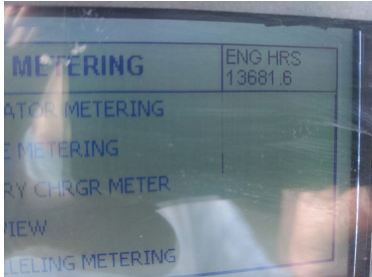

2016 KOHLER 56KW GENERATOR TRAILER

\$13,500.00

PRODUCT DESCRIPTION

ITEM: G-5-24-3

2016 Kohler Generator Trailer

- Powered by Propane / Natural Gas
 - 6000 lb GVWR
 - Spring Suspension
 - 235/80R16 Tires
- Hour Meter 13,679 (*Unverified*)
- Approx Dimensions: 14'L x 6'6"W x 8"6T
 - x2 75 Gal. propane tanks
 - 5.7L V-8 Engine