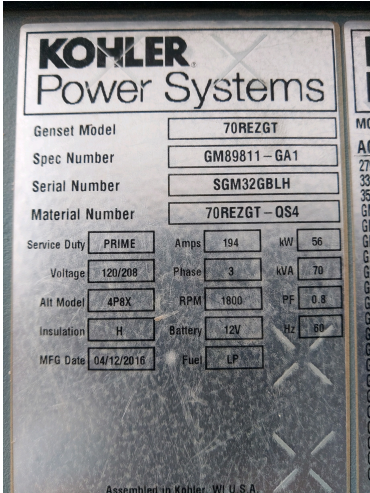

## 2016 KOHLER 56KW GENERATOR TRAILER

**\$13,500.00**

---

## PRODUCT DESCRIPTION

ITEM: G-5-24-3

### 2016 Kohler Generator Trailer

- Powered by Propane / Natural Gas
  - 6000 lb GVWR
  - Spring Suspension
  - 235/80R16 Tires
- Hour Meter 13,679 (*Unverified*)
- Approx Dimensions: 14'L x 6'6"W x 8"6T
  - x2 75 Gal. propane tanks
  - 5.7L V-8 Engine