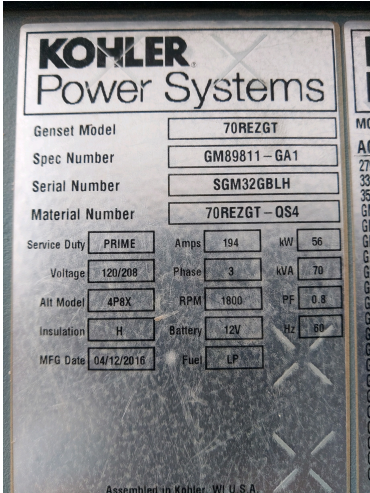

2016 KOHLER 56KW GENERATOR TRAILER

\$13,500.00

PRODUCT DESCRIPTION

ITEM: G-5-24-3

2016 Kohler Generator Trailer

- Powered by Propane / Natural Gas
 - 6000 lb GVWR
 - Spring Suspension
 - 235/80R16 Tires
- Hour Meter 13,679 (*Unverified*)
- Approx Dimensions: 14'L x 6'6"W x 8"6T
 - x2 75 Gal. propane tanks
 - 5.7L V-8 Engine