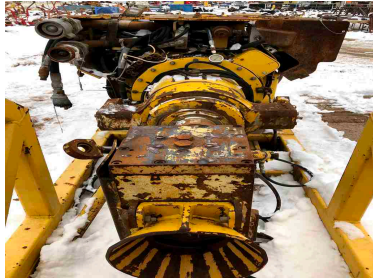

## PRODUCT DESCRIPTION

2= FDS Topdrives **TOP DRIVE SPEC SHEET** 1 Complete FDS Topdrive  
\$33,500.00 1 Needs Parts FDS Topdrive \$23,500.00 Take Both/Pair \$55,000.00