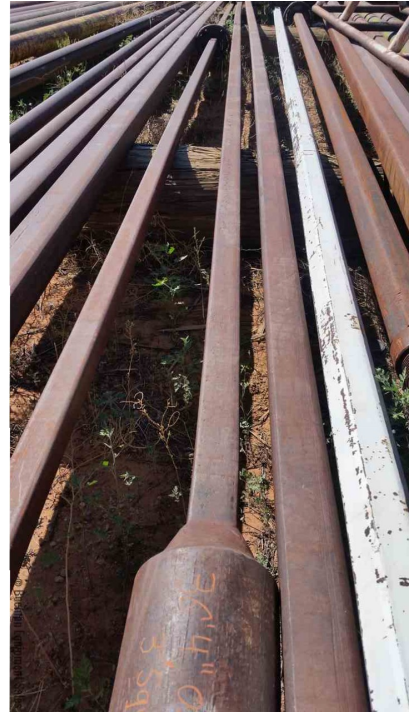

## 3" SQUARE KELLY

---

## ADDITIONAL INFORMATION

<b>Color</b>	Brown
<b>Condition</b>	Good
<b>Location</b>	Moab Utah
<b>Title</b>	Bill of Sale