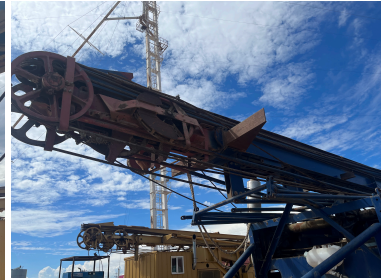

36L CABLE TOOL RIG

\$107,500.00

PRODUCT DESCRIPTION

36L CABLE TOOL RIG

ITEM: *Br

Engine- 855 Cummins

12"x5.3ft drill bit

8" x 20' flat bottom baler

drilling jars

7.10 ft stem

1 Axel

*Recently installed brand new Low Gear

SALE PRICE \$107,500

ADDITIONAL INFORMATION

Color	Blue
Engine Specs	Cummins 855
Industry	Water Well, Mineral Exploration / Mining, Environmental / Geothermal, Construction
Model	36L