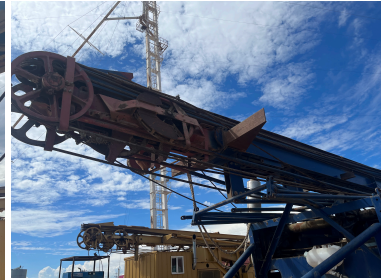

36L CABLE TOOL RIG

\$107,500.00

PRODUCT DESCRIPTION

36L CABLE TOOL RIG

ITEM: *Br

Engine- 855 Cummins

12"x5.3ft drill bit

8" x 20' flat bottom baler

drilling jars

7.10 ft stem

1 Axel

*Recently installed brand new Low Gear

SALE PRICE \$107,500

ADDITIONAL INFORMATION

Color	Blue
Engine Specs	Cummins 855
Industry	Environmental, Geothermal, Mineral Exploration, Water Well
Model	36L