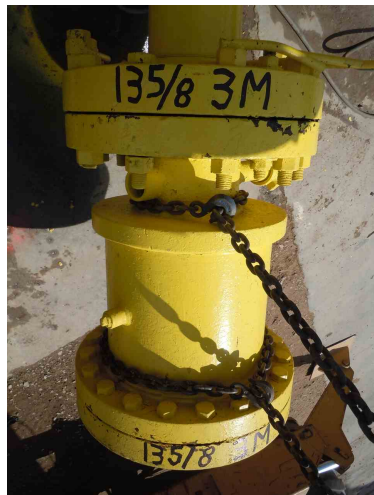

8" X 2000 PSI BLADDER TYPE ANNULAR

\$3,750.00

PRODUCT DESCRIPTION

13 5/8" x 8 5/8" T & C Risen Nipple/Flange

ADDITIONAL INFORMATION

Color	Yellow
Condition	Good
Location	Moab Utah