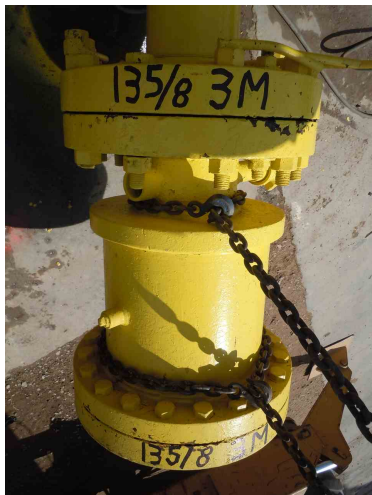

8" X 2000 PSI BLADDER TYPE ANNULAR

\$3,750.00

PRODUCT DESCRIPTION

13 5/8" x 8 5/8" T & C Risen Nipple/Flange

ADDITIONAL INFORMATION

Color	Yellow
Condition	Good
Location	Moab Utah