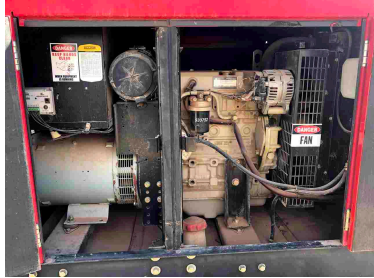

BALDOR GENERATOR LIGHTTOWER

\$8,750.00

PRODUCT DESCRIPTION

Baldor Generator / LightTower

- 30 KW Generator 240 VOLT 50 AMP
- *Approx Dimensions: 6'2"L x 3'2"W x 4'T 2,115 LBS*

<https://youtube.com/shorts/piMrhiF7I0Q?feature=share>

ADDITIONAL INFORMATION

Color	Red
Location	Moab Utah
Manufacturer	Baldor
Model	TS25
Title	Bill of Sale