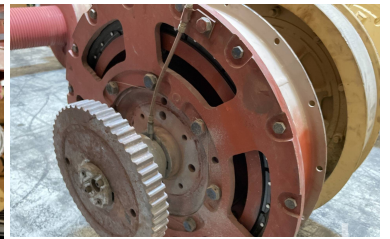

BREWSTER N-55 DRAWWORKS MAIN DRUM SHAFT ASSEMBLY

PRODUCT DESCRIPTION

Please call for more information!

Manufacture: Brewster

Model: N-55

Price: \$17,500

Color: Orange and Tan

Condition: Great-Recently Rebuilt

Location: Moab, Utah

ADDITIONAL INFORMATION

| | |
|---------------------|-----------|
| Color | Orange |
| Condition | Very Good |
| Location | Moab Utah |
| Manufacturer | Brewster |
| Model | N-55 |