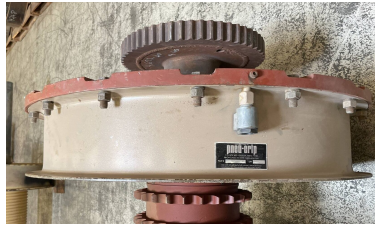

BREWSTER N-55 DRAWWORKS MAIN DRUM SHAFT ASSEMBLY

PRODUCT DESCRIPTION

Please call for more information!

Manufacture: Brewster

Model: N-55

Price: \$17,500

Color: Orange and Tan

Condition: Great-Recently Rebuilt

Location: Moab, Utah

ADDITIONAL INFORMATION

| | |
|---------------------|-----------|
| Color | Orange |
| Condition | Very Good |
| Location | Moab Utah |
| Manufacturer | Brewster |
| Model | N-55 |