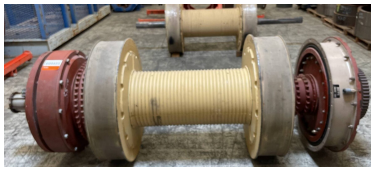

BREWSTER N-55 DRAWWORKS MAIN DRUM SHAFT ASSEMBLY

PRODUCT DESCRIPTION

Please call for more information!

Manufacture: Brewster

Model: N-55

Price: \$17,500

Color: Orange and Tan

Condition: Great-Recently Rebuilt

Location: Moab, Utah

ADDITIONAL INFORMATION

| | |
|---------------------|-----------|
| Color | Orange |
| Condition | Very Good |
| Location | Moab Utah |
| Manufacturer | Brewster |
| Model | N-55 |