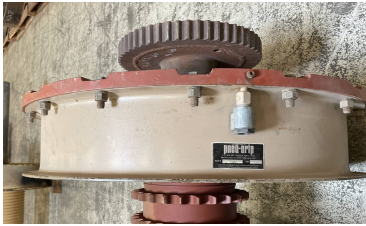

BREWSTER N-55 DRAWWORKS MAIN DRUM SHAFT ASSEMBLY

PRODUCT DESCRIPTION

Please call for more information!

Manufacture: Brewster

Model: N-55

Price: \$17,500

Color: Orange and Tan

Condition: Great-Recently Rebuilt

Location: Moab, Utah

ADDITIONAL INFORMATION

| | |
|---------------------|-----------|
| Color | Orange |
| Condition | Very Good |
| Location | Moab Utah |
| Manufacturer | Brewster |
| Model | N-55 |