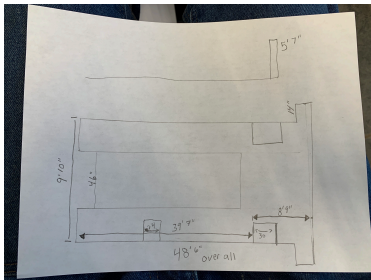

DRIVE ON PLATFORM / MUD BOAT

\$7,500.00

PRODUCT DESCRIPTION

Drive on Platform / Mud Boat

SALE PRICE \$7,500