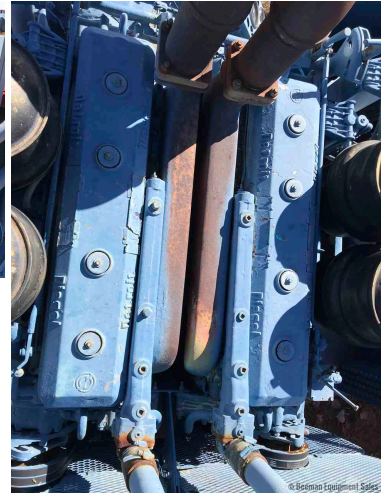

GARDNER DENVER RLE BOOSTER

\$6,750.00

PRODUCT DESCRIPTION

Approx 1200 CFM x 500 PSI

Hasn't ran in the field for 10 years

[YOU TUBE](#)

ADDITIONAL INFORMATION

Color	Blue
Location	Moab Utah
Manufacturer	Gardner Denver
Model	RXE
Mounted On	Skid
Engine Specs	Twin Detroit 671
Title	Bill of Sale