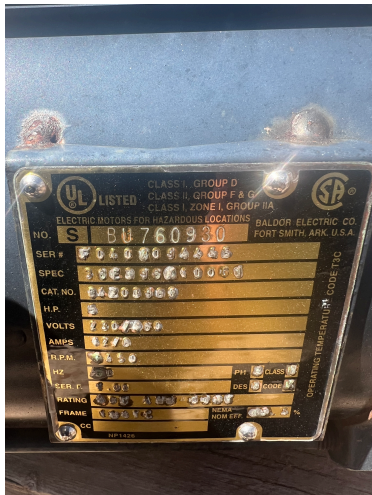

GRUNDFOS BOOSTER PUMP

\$650.00

PRODUCT DESCRIPTION

- Horsepower - 5
 - GPM - 15.9
 - RPM - 3450
 - Feet - 576
 - Type - CRE-25
- Model - A91134002P10450US270

SALE PRICE

- 1- Partial Pump \$ 650.00
- 1- Complete Pump \$1,650