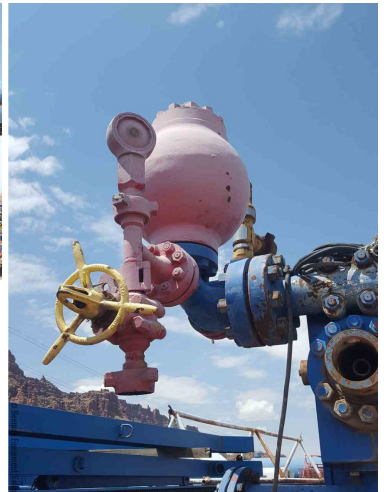

HHF-1000 6 3/4" X 10" TRIPLEX MUD PUMP

\$13,500.00

PRODUCT DESCRIPTION

Skid Mounted

BARE PUMP @ \$13,500

ADDITIONAL INFORMATION

Color	Blue
Location	Moab Utah
Manufacturer	Hongua International
Model	HHF-1000
Mounted On	Skid
Engine Specs	CAT 3508
Title	Bill of Sale
Serial Number	6139