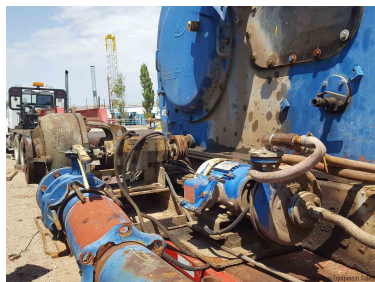

HHF-1000 6 3/4" X 10" TRIPLEX MUD PUMP

\$13,500.00

PRODUCT DESCRIPTION

Skid Mounted

BARE PUMP @ \$13,500

ADDITIONAL INFORMATION

Color	Blue
Location	Moab Utah
Manufacturer	Hongua International
Model	HHF-1000
Mounted On	Skid
Engine Specs	CAT 3508
Title	Bill of Sale
Serial Number	6139