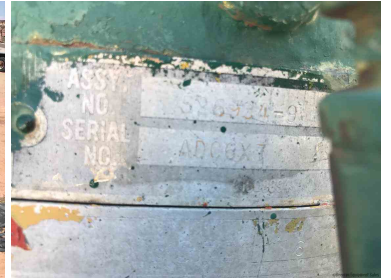

## PRODUCT DESCRIPTION

ITEM: A-1-18-1

### Joy-Brewster WB-12 Booster

- w/6" Cylinder
- Powered By: DETROIT 14V-71 Diesel Engine
- Skid Mounted: 21' 1" L. x 7' 10" W. x 8' 5" H

SALE PRICE \$ 18,500

## ADDITIONAL INFORMATION

<b>Color</b>	Green
<b>Location</b>	Moab Utah
<b>Manufacturer</b>	Joy-Brewster
<b>Model</b>	WB2
<b>Mounted On</b>	Skid
<b>Engine Specs</b>	Detroit 14V71
<b>Title</b>	Bill of Sale