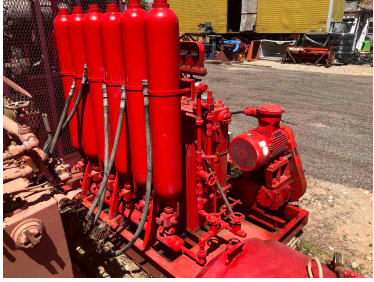

D/S CLOSING UNIT / ACCUMULATOR

\$8,750.00

PRODUCT DESCRIPTION

DS Closing Unit / Accumulator

- (3 station/ 6 bottle)
 - skid mounted
- 3,000 PSI Operating Pressure
- Dual Electric pumps= Triplex & Air
- Dimensions: 9'L x 7'T x 5'6W 4,400LBS