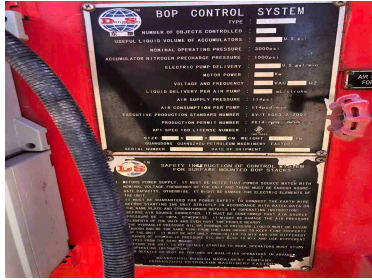

D/S CLOSING UNIT / ACCUMULATOR

\$8,750.00

PRODUCT DESCRIPTION

DS Closing Unit / Accumulator

- (3 station/ 6 bottle)
 - skid mounted
- 3,000 PSI Operating Pressure
- Dual Electric pumps= Triplex & Air
- Dimensions: 9'L x 7'T x 5'6W 4,400LBS

SALE PRICE \$8,750.00

<https://youtube.com/shorts/P12jhAvdFh0?feature=share>

ADDITIONAL INFORMATION

Color	Red
Condition	Good
Location	Moab Utah
Manufacturer	DS (Dung Su) Chinese
Title	Bill of Sale