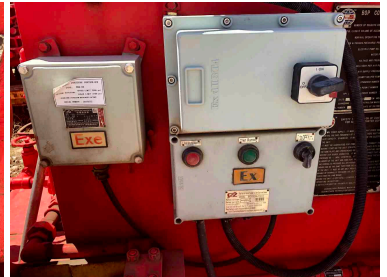

D/S CLOSING UNIT / ACCUMULATOR

\$8,750.00

PRODUCT DESCRIPTION

DS Closing Unit / Accumulator

- (3 station/ 6 bottle)
 - skid mounted
- 3,000 PSI Operating Pressure
- Dual Electric pumps= Triplex & Air
- Dimensions: 9'L x 7'T x 5'6W 4,400LBS