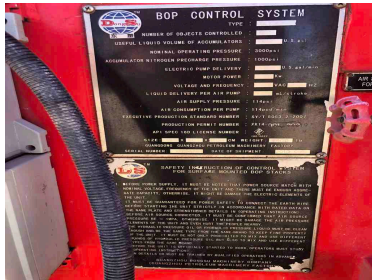

D/S CLOSING UNIT / ACCUMULATOR

\$8,750.00

PRODUCT DESCRIPTION

DS Closing Unit / Accumulator

- (3 station/ 6 bottle)
 - skid mounted
- 3,000 PSI Operating Pressure
- Dual Electric pumps= Triplex & Air
- Dimensions: 9'L x 7'T x 5'6W 4,400LBS

SALE PRICE \$8,750.00

<https://youtube.com/shorts/P12jhAvdFh0?feature=share>

ADDITIONAL INFORMATION

Color	Red
Condition	Good
Location	Moab Utah
Manufacturer	DS (Dung Su) Chinese
Title	Bill of Sale