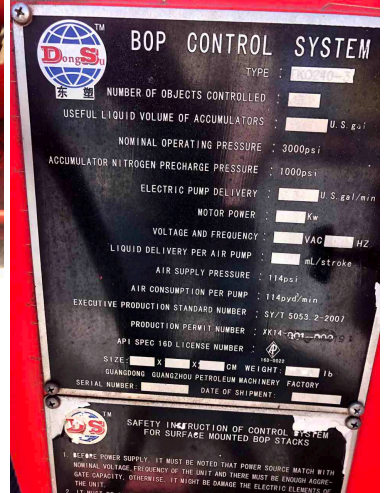

D/S CLOSING UNIT / ACCUMULATOR

\$8,750.00

PRODUCT DESCRIPTION

DS Closing Unit / Accumulator

- (3 station/ 6 bottle)
 - skid mounted
- 3,000 PSI Operating Pressure
- Dual Electric pumps= Triplex & Air
- Dimensions: 9'L x 7'T x 5'6W 4,400LBS

SALE PRICE \$8,750.00

<https://youtube.com/shorts/P12jhAvdFh0?feature=share>

ADDITIONAL INFORMATION

Color	Red
Condition	Good
Location	Moab Utah
Manufacturer	DS (Dung Su) Chinese
Title	Bill of Sale