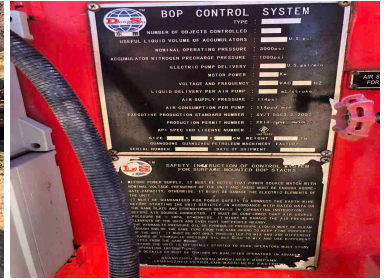

D/S CLOSING UNIT / ACCUMULATOR

\$8,750.00

PRODUCT DESCRIPTION

DS Closing Unit / Accumulator

- (3 station/ 6 bottle)
 - skid mounted
- 3,000 PSI Operating Pressure
- Dual Electric pumps= Triplex & Air
- Dimensions: 9'L x 7'T x 5'6W 4,400LBS

SALE PRICE \$8,750.00

<https://youtube.com/shorts/P12jhAvdFh0?feature=share>

ADDITIONAL INFORMATION

Color	Red
Condition	Good
Location	Moab Utah
Manufacturer	DS (Dung Su) Chinese
Title	Bill of Sale