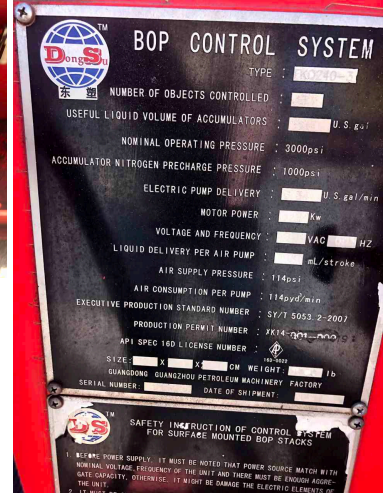

D/S CLOSING UNIT / ACCUMULATOR

\$8,750.00

PRODUCT DESCRIPTION

DS Closing Unit / Accumulator

- (3 station/ 6 bottle)
 - skid mounted
- 3,000 PSI Operating Pressure
- Dual Electric pumps= Triplex & Air
- Dimensions: 9'L x 7'T x 5'6W 4,400LBS

SALE PRICE \$8,750.00

ADDITIONAL INFORMATION

Color	Red
Condition	Good
Location	Moab Utah
Manufacturer	DS (Dung Su) Chinese
Title	Bill of Sale