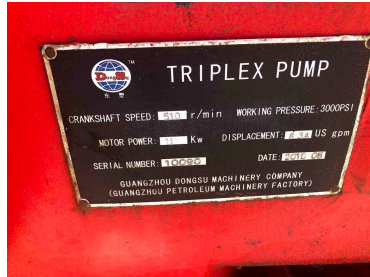

D/S CLOSING UNIT / ACCUMULATOR

\$8,750.00

PRODUCT DESCRIPTION

DS Closing Unit / Accumulator

- (3 station/ 6 bottle)
 - skid mounted
- 3,000 PSI Operating Pressure
- Dual Electric pumps= Triplex & Air
- Dimensions: 9'L x 7'T x 5'6W 4,400LBS