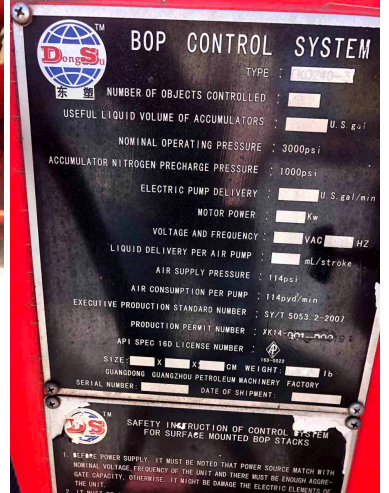

D/S CLOSING UNIT / ACCUMULATOR

\$8,750.00

PRODUCT DESCRIPTION

DS Closing Unit / Accumulator

- (3 station/ 6 bottle)
 - skid mounted
- 3,000 PSI Operating Pressure
- Dual Electric pumps= Triplex & Air
- Dimensions: 9'L x 7'T x 5'6W 4,400LBS

SALE PRICE \$8,750.00

<https://youtube.com/shorts/P12jhAvdFh0?feature=share>

ADDITIONAL INFORMATION

Color	Red
Condition	Good
Location	Moab Utah
Manufacturer	DS (Dung Su) Chinese
Title	Bill of Sale