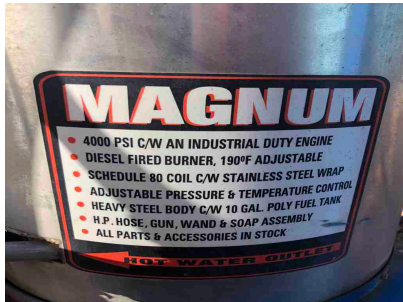

MAGNUM 4000 SERIES PRESSURE WASHER

\$1,375.00

PRODUCT DESCRIPTION

Magnum 4000 Series Pressure Washer 4000 PSI C/W industrial engine powered by 10 HP Gasoline engine Adjustable pressure & temperature control