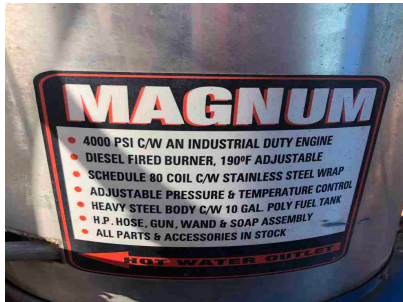

MAGNUM 4000 SERIES PRESSURE WASHER

\$1,375.00

PRODUCT DESCRIPTION

Magnum 4000 Series Pressure Washer 4000 PSI C/W industrial engine powered by 10 HP Gasoline engine Adjustable pressure & temperature control

ADDITIONAL INFORMATION

Color	Blue
Location	Moab Utah
Manufacturer	Magnum
Model	4000 Series
Title	Bill of Sale