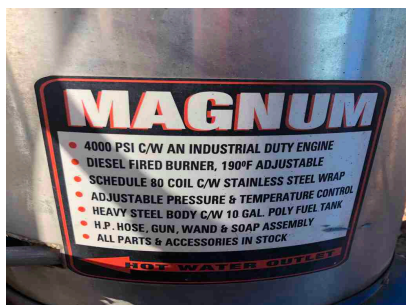

MAGNUM 4000 SERIES PRESSURE WASHER

\$1,375.00

PRODUCT DESCRIPTION

Magnum 4000 Series Pressure Washer 4000 PSI C/W industrial engine powered by 10 HP Gasoline engine Adjustable pressure & temperature control

ADDITIONAL INFORMATION

Color	Blue
Location	Moab Utah
Manufacturer	Magnum
Model	4000 Series
Title	Bill of Sale