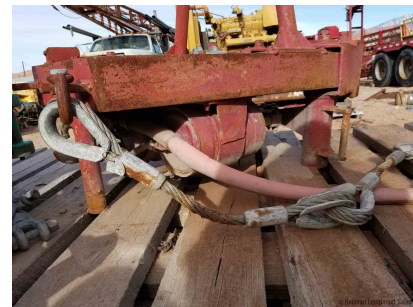

PIPE SPINNER

ADDITIONAL INFORMATION

Color

Red

Location

Moab Utah