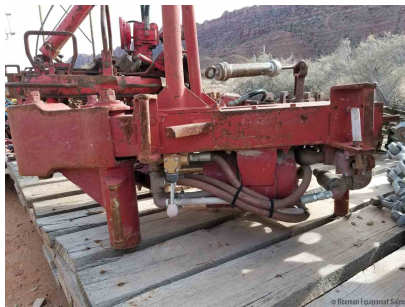

PIPE SPINNER

ADDITIONAL INFORMATION

Color

Red

Location

Moab Utah