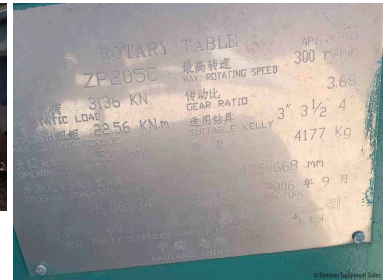

RG ZP205 20 1/2" ROTARY TABLE

$17,500.00