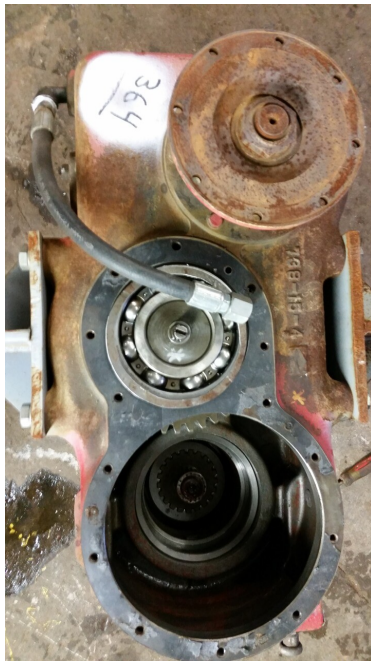

TRANSFER CASE

\$6,500.00

ADDITIONAL INFORMATION

Color	Grey
Location	Moab Utah
Model	764-PAPPPF-115