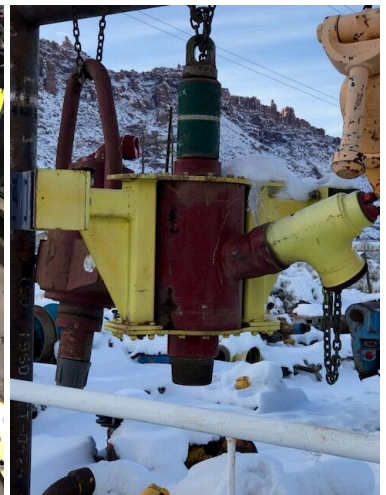

## WESTERN RUBBER SIDE INLET SWIVEL

---

## **PRODUCT DESCRIPTION**

**Western rubber side inlet swivel for Gefco 185K Rig**

**CALL FOR PRICING**