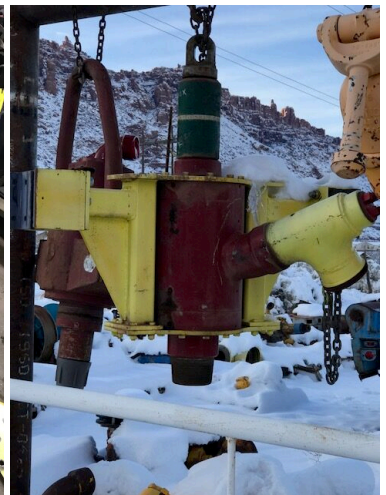

WESTERN RUBBER SIDE INLET SWIVEL

PRODUCT DESCRIPTION

Western rubber side inlet swivel for Gefco 185K Rig

CALL FOR PRICING