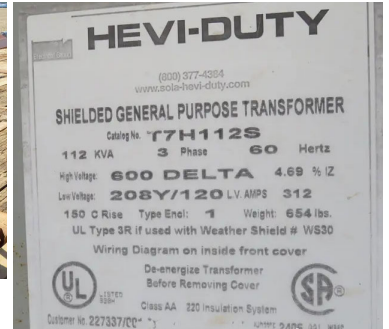

X4= 480 VOLT TRANSFORMERS

PRODUCT DESCRIPTION

ITEM# T-5-24-100

x4= 480 Volt Transformers

- X3= ACME 480 VOLT TRANSFORMERS
- X1= SOLA HEAVY DUTY 3 PHASE TRANSFORMER

CALL FOR MORE INFORMATION & PRICING!