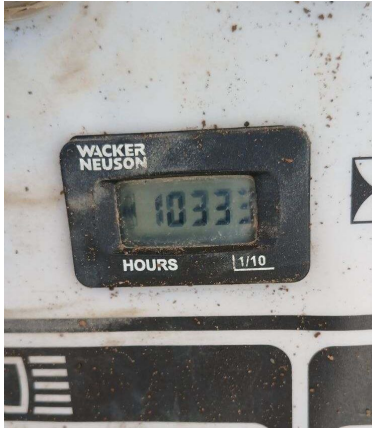

X4= WACKER NEUSON LIGHT PLANTS

\$2,500.00

PRODUCT DESCRIPTION

ITEM#: L-7-24-1E

x4= 2012 Wacker Neuson Light Plants

- 1- **2012 Wacker Neuson LTW20 Light Plant:** approx. 1,990 hours (*unverified*)
- 2- **2019 Wacker Neuson LTW20 Light Plant:** approx.. 9,426 hours (*unverified*)
- 3- **2012 Wacker Neuson LTN6 Light Plant:** approx. 3,074 hours (*unverified*) ,
VIN#: 5CGLN0512BN000531
- 4- **2012 Wacker Neuson LTN8 Light plant:** approx. 1,0333 hours (*unverified*) ,
VIN:5XFLN051XCN000722

Priced from \$2,500 to \$6,500